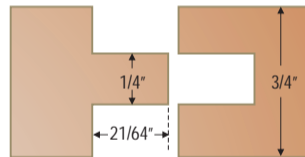

Tongue and Groove Set, Reversible
1 Piece, 1/2" Shank, 4 Flutes

Tool no.	D	Shank	B	Length	Category
WP143840	1 39/64"	1/2"	3/4"	3 13/16"	WP