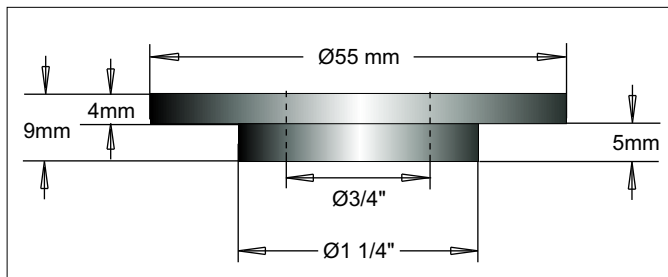

T-Bushing

Tool no.	Description	Category
TB3412	T-Bushing from $\varnothing 3/4"$ to $\varnothing 1/2"$	WP

Tool no.	Description	Category
TB11434	T-Bushing from $\varnothing 1 1/4"$ to $\varnothing 3/4"$	WP