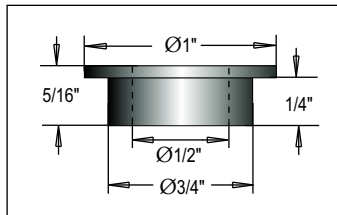

T-Bushing

Tool no.	Description	Category
TB3412	T-Bushing from $\varnothing 3/4"$ to $\varnothing 1/2"$	WP

Tool no.	Description	Category
TB11434	T-Bushing from $\varnothing 1 1/4"$ to $\varnothing 3/4"$	WP