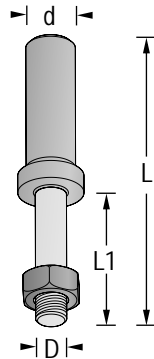

## Arbors - Router Cutter Arbors w/ Nut and Washer

Tool no.	D	d	L1	L	Category
108R-4	5/16"	1/4"	7/8"	2 3/8"	R
108R-10	5/16"	3/8"	1 7/16"	3"	R
108R-12	5/16"	1/2"	1"	2 3/8"	R
1900044	5/16"	1/4"	1 5/16"	2 5/8"	R
1900048	5/16"	1/2"	1 3/8"	3"	R
1900088	5/16"	1/2"	2 1/8"	3 3/4"	R
1900058	5/16"	1/2"	1 1/2"	3 1/8"	R
1900118	5/16"	1/2"	2 5/8"	4 1/4"	R
1900138	5/16"	1/2"	1 3/4"	3 5/16"	R
108R-W	Washers only for above ARBORS				R
108R-N	Nut only for above ARBORS				R
108RMB	1/4"	1/2"	1/2"	2 3/8"	R
	28 Thread				